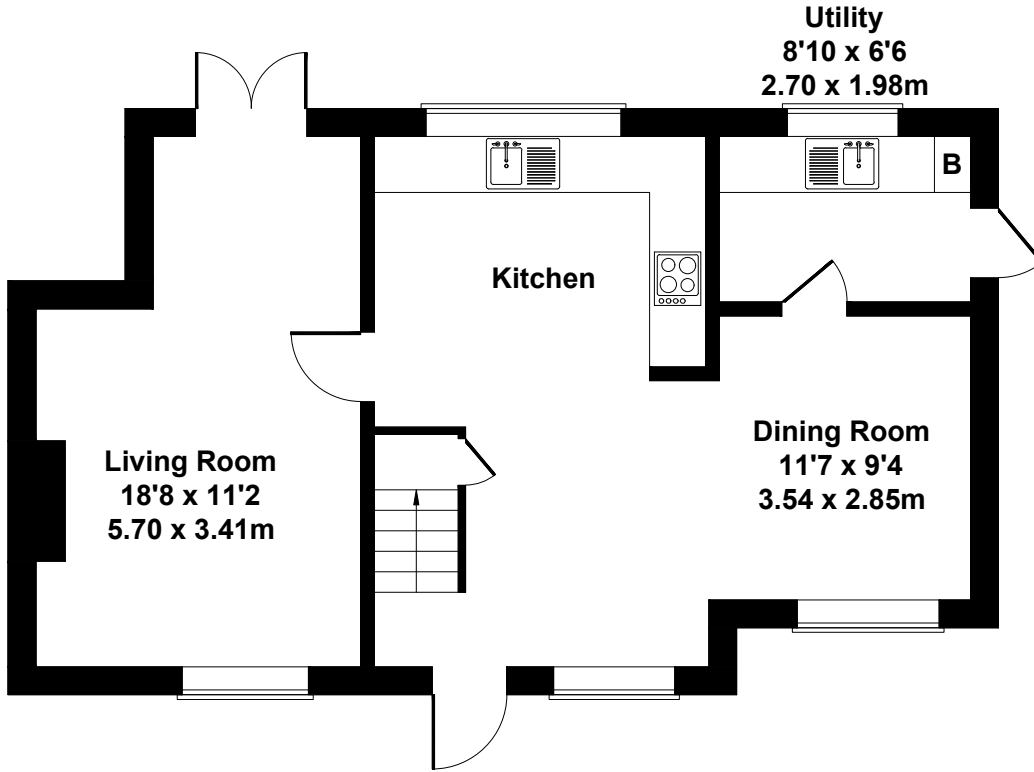

# Honeysuckle Cottage, Mowsley

Approximate Gross Internal Area  
1163 sq ft - 108 sq m

**GROUND FLOOR**

**FIRST FLOOR**

Not to Scale. Produced by The Plan Portal 2022  
For Illustrative Purposes Only.