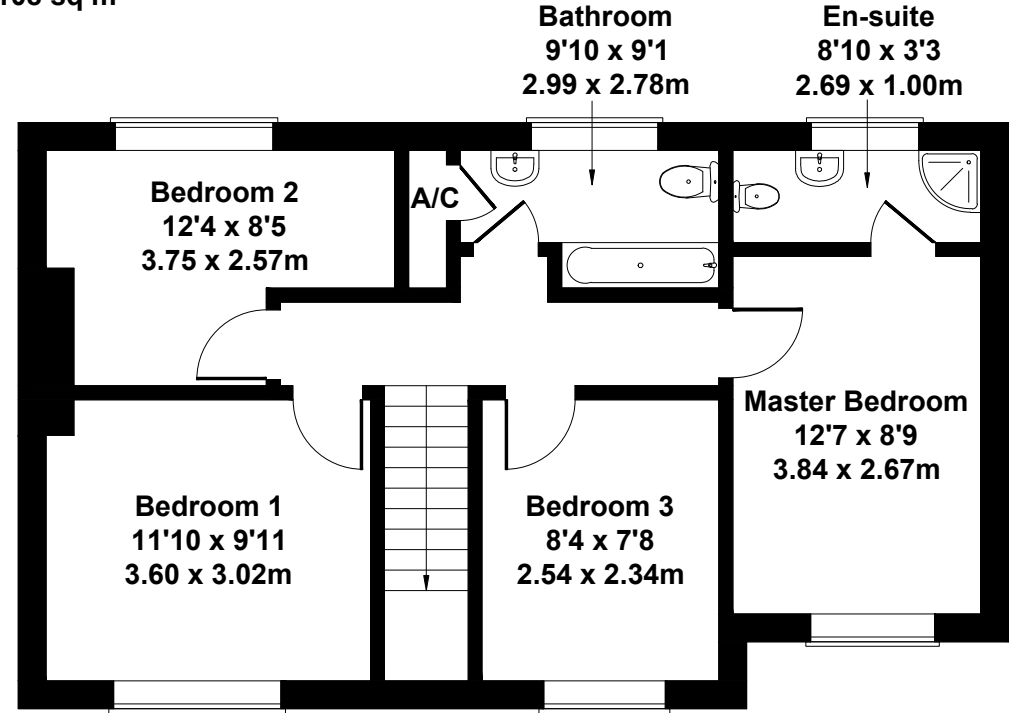

# Honeysuckle Cottage, Mowsley

Approximate Gross Internal Area  
1163 sq ft - 108 sq m

**GROUND FLOOR**

**FIRST FLOOR**

Not to Scale. Produced by The Plan Portal 2022  
For Illustrative Purposes Only.